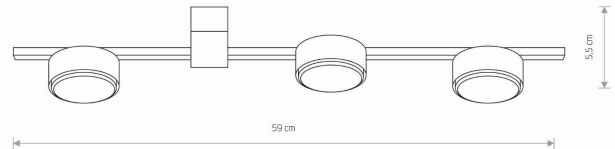

LUMINAIRE MODEL

PILLS
8268

CATALOGUE GROUP
COUNTRY OF ORIGIN

—
MADE IN POLAND

LIGHT SOURCE **GX53**
LIGHT SOURCES TYPE **Replaceable**
MAXIMUM WATTAGE **12W only LED**
LAMP INCLUDES SOURCE OF LIGHT **No**
NUMBER OF LIGHT SOURCES **3**
IP **IP20**
Interior use

PACKAGE DIMENSIONS (L/W/H) **61.5cm/14.3cm/7.6cm**

NET/GROSS WEIGHT **0.49kg/0.68kg**

ASSEMBLY METHOD **Bridge**

LEADING/SUPPLEMENTARY COLOR **White**

MATERIALS **Painted aluminum, Painted steel**

STYLE **Modern**

ELECTRICAL SECURITY CLASS **I**

POWER SUPPLY **~220-230V/50/60Hz**

DIMENSIONS

5 903139826891