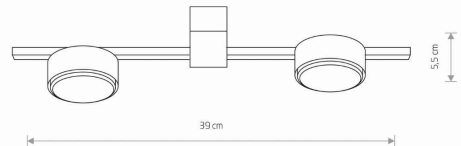

LUMINAIRE MODEL

PILLS
8270

CATALOGUE GROUP
COUNTRY OF ORIGIN

—
MADE IN POLAND

LIGHT SOURCE **GX53**
 LIGHT SOURCES TYPE **Replaceable**
 MAXIMUM WATTAGE **12W only LED**
 LAMP INCLUDES SOURCE OF LIGHT **No**
 NUMBER OF LIGHT SOURCES **2**
 IP **IP20**
Interior use

PACKAGE DIMENSIONS (L/W/H) **14.5cm/7.5cm/40.6cm**

NET/GROSS WEIGHT **0.36kg/0.68kg**

ASSEMBLY METHOD **Bridge**

LEADING/SUPPLEMENTARY COLOR **White**

MATERIALS **Painted aluminum, Painted steel**

STYLE **Modern**

ELECTRICAL SECURITY CLASS **I**

POWER SUPPLY **~220-230V/50/60Hz**

DIMENSIONS

5 903139827096