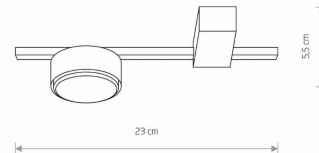

PACKAGE DIMENSIONS (L/W/H) **11cm/11cm/24cm**

NET/GROSS WEIGHT **0.25kg/0.36kg**

ASSEMBLY METHOD **Bridge**

LEADING/SUPPLEMENTARY COLOR **White**

MATERIALS **Painted aluminum, Steel**

STYLE **Modern**

ELECTRICAL SECURITY CLASS **I**

POWER SUPPLY **~220-230V/50/60Hz**

DIMENSIONS

5 903139827294