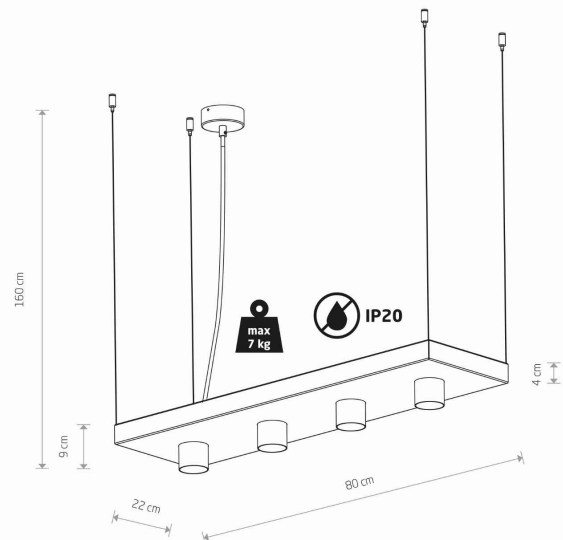

LUMINAIRE MODEL

PLANT
9381

CATALOGUE GROUP
COUNTRY OF ORIGIN

—
MADE IN POLAND

LIGHT SOURCE **GU10**
 LIGHT SOURCES TYPE **Replaceable**
 MAXIMUM WATTAGE **10W only LED**
 LAMP INCLUDES SOURCE OF LIGHT **No**
 NUMBER OF LIGHT SOURCES **4**
 IP **IP20**
Interior use

PACKAGE DIMENSIONS (L/W/H) **83,5cm/25,5cm/12cm**

NET/GROSS WEIGHT **4,92kg/5,34kg**

ASSEMBLY METHOD **Bridge**

LEADING/SUPPLEMENTARY COLOR **Black,Nickel**

MATERIALS **Painted steel,Steel**

STYLE **Modern**

ELECTRICAL SECURITY CLASS **I**

POWER SUPPLY **~220-230V/50/60Hz**

DIMENSIONS

5 903 139938 198