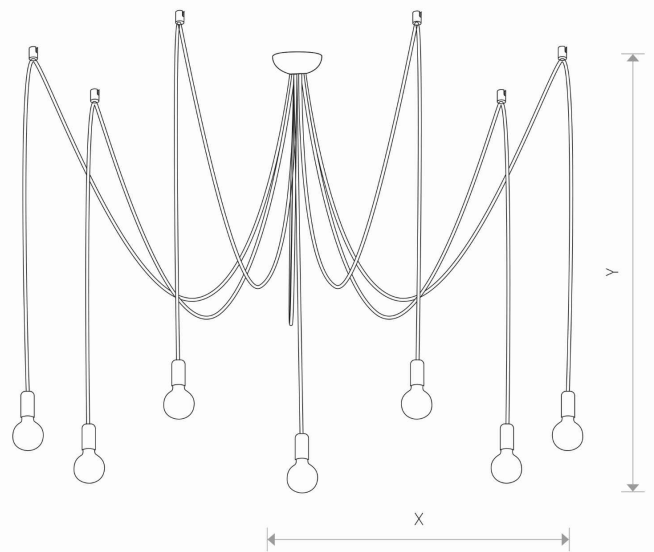

LUMINAIRE MODEL

SPIDER
9743

CATALOGUE GROUP
COUNTRY OF ORIGIN

—
MADE IN POLAND

LIGHT SOURCE **E27**
 LIGHT SOURCES TYPE **Replaceable**
 MAXIMUM WATTAGE **25W only LED**
 LAMP INCLUDES SOURCE OF LIGHT **No**
 NUMBER OF LIGHT SOURCES **7**
 IP **IP20**
Interior use

PACKAGE DIMENSIONS (L/W/H) **21.5cm/21.2cm/21.2cm**

NET/GROSS WEIGHT **1.68kg/2.05kg**

ASSEMBLY METHOD **Bridge**

LEADING/SUPPLEMENTARY COLOR **White**

MATERIALS **Braided cable, Painted steel**

STYLE **Modern**

ELECTRICAL SECURITY CLASS **I**

POWER SUPPLY **~220-230V/50/60Hz**

DIMENSIONS

X+Y=max 300 cm

5 903139974394