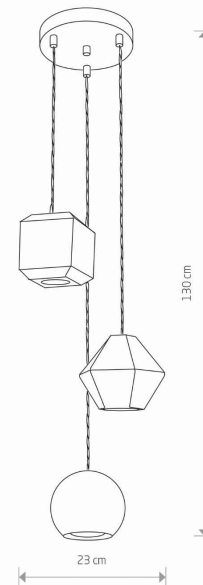

LUMINAIRE MODEL

GEOMETRIC
9695

CATALOGUE GROUP
COUNTRY OF ORIGIN

—
MADE IN POLAND

LIGHT SOURCE **GU10**
 LIGHT SOURCES TYPE **Replaceable**
 MAXIMUM WATTAGE **10W only LED**
 LAMP INCLUDES SOURCE OF LIGHT **No**
 NUMBER OF LIGHT SOURCES **3**
 IP **IP20**
Interior use

PACKAGE DIMENSIONS (L/W/H) **29cm/29cm/12cm**
 NET/GROSS WEIGHT **5,0kg/5,38kg**
 ASSEMBLY METHOD **Bridge**
 LEADING/SUPPLEMENTARY COLOR **Gray**
 MATERIALS **Concrete, Painted steel**
 STYLE **Modern**
 ELECTRICAL SECURITY CLASS **I**
 POWER SUPPLY **~220-230V/50/60Hz**

DIMENSIONS

5 9 0 3 1 3 9 9 6 9 5 9 8