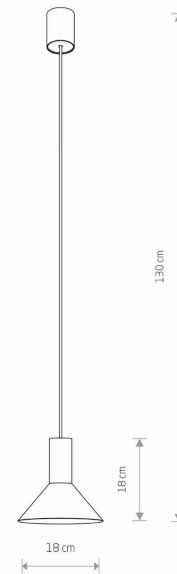

LUMINAIRE MODEL

**HERMANOS A  
8040**

CATALOGUE GROUP  
COUNTRY OF ORIGIN

—  
**MADE IN POLAND**

LIGHT SOURCE **GU10**  
 LIGHT SOURCES TYPE **Replaceable**  
 MAXIMUM WATTAGE **10W only LED**  
 LAMP INCLUDES SOURCE OF LIGHT **No**  
 NUMBER OF LIGHT SOURCES **1**  
 IP **IP20**  
**Interior use**

PACKAGE DIMENSIONS (L/W/H) **21cm/21cm/22cm**

NET/GROSS WEIGHT **0.63kg/0.92kg**

ASSEMBLY METHOD **Bridge**

LEADING/SUPPLEMENTARY COLOR **White, Brass**

MATERIALS **Painted steel, Solid brass**

STYLE **Modern**

ELECTRICAL SECURITY CLASS **I**

POWER SUPPLY **220-230V/50/60Hz**

DIMENSIONS

5 903139804097