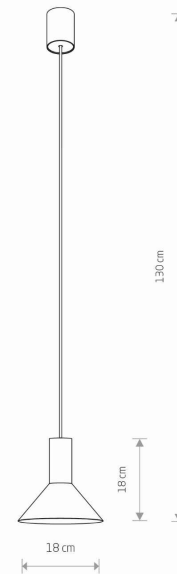

LUMINAIRE MODEL

**HERMANOS A
8103**

CATALOGUE GROUP
COUNTRY OF ORIGIN

—
MADE IN POLAND

LIGHT SOURCE **GU10**
 LIGHT SOURCES TYPE **Replaceable**
 MAXIMUM WATTAGE **10W only LED**
 LAMP INCLUDES SOURCE OF LIGHT **No**
 NUMBER OF LIGHT SOURCES **1**
 IP **IP20**
Interior use

PACKAGE DIMENSIONS (L/W/H) **21cm/21cm/22cm**

NET/GROSS WEIGHT **0.63kg/0.92kg**

ASSEMBLY METHOD **Bridge**

LEADING/SUPPLEMENTARY COLOR **Black, Brass**

MATERIALS **Painted steel, Solid brass**

STYLE **Modern**

ELECTRICAL SECURITY CLASS **I**

POWER SUPPLY **220-230V/50/60Hz**

DIMENSIONS

5 903139810395