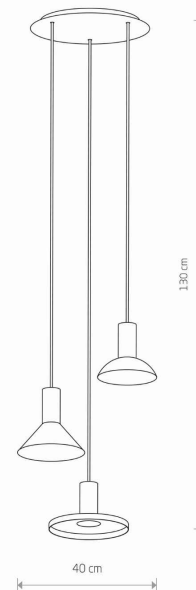

LUMINAIRE MODEL

HERMANOS
10905

CATALOGUE GROUP
COUNTRY OF ORIGIN

—
MADE IN POLAND

LIGHT SOURCE **GU10**
 LIGHT SOURCES TYPE **Replaceable**
 MAXIMUM WATTAGE **10W only LED**
 LAMP INCLUDES SOURCE OF LIGHT **No**
 NUMBER OF LIGHT SOURCES **3**
 IP **IP20**

PACKAGE DIMENSIONS (L/W/H) **35cm/35cm/28cm**
 NET/GROSS WEIGHT **2.28kg/3.25kg**
 ASSEMBLY METHOD **Bridge**
 LEADING/SUPPLEMENTARY COLOR **Black**
 MATERIALS **Painted steel**
 STYLE **Modern**
 ELECTRICAL SECURITY CLASS **I**
 POWER SUPPLY **220-230V/50/60Hz**

DIMENSIONS

5 903139109055