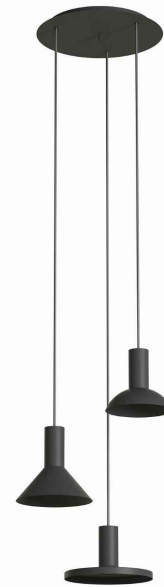

LUMINAIRE MODEL

HERMANOS
10905

CATALOGUE GROUP
COUNTRY OF ORIGIN

—
MADE IN POLAND

LIGHT SOURCE **GU10**
 LIGHT SOURCES TYPE **Replaceable**
 MAXIMUM WATTAGE **10W only LED**
 LAMP INCLUDES SOURCE OF LIGHT **No**
 NUMBER OF LIGHT SOURCES **3**
 IP **IP20**

PACKAGE DIMENSIONS (L/W/H) **35cm/35cm/28cm**
 NET/GROSS WEIGHT **2.28kg/3.25kg**
 ASSEMBLY METHOD **Bridge**
 LEADING/SUPPLEMENTARY COLOR **Black**
 MATERIALS **Painted steel**
 STYLE **Modern**
 ELECTRICAL SECURITY CLASS **I**
 POWER SUPPLY **220-230V/50/60Hz**

DIMENSIONS

5 903139109055