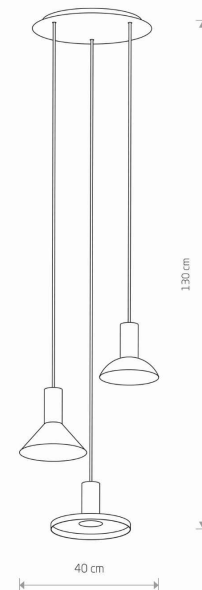

LUMINAIRE MODEL

HERMANOS
8031

CATALOGUE GROUP
COUNTRY OF ORIGIN

—
MADE IN POLAND

LIGHT SOURCE **GU10**
 LIGHT SOURCES TYPE **Replaceable**
 MAXIMUM WATTAGE **10W only LED**
 LAMP INCLUDES SOURCE OF LIGHT **No**
 NUMBER OF LIGHT SOURCES **3**
 IP **IP20**
Interior use

PACKAGE DIMENSIONS (L/W/H) **35cm/35cm/28cm**
 NET/GROSS WEIGHT **2.28kg/3.25kg**
 ASSEMBLY METHOD **Bridge**
 LEADING/SUPPLEMENTARY COLOR **White, Brass**
 MATERIALS **Painted steel, Solid brass**
 STYLE **Modern**
 ELECTRICAL SECURITY CLASS **I**
 POWER SUPPLY **220-230V/50/60Hz**

DIMENSIONS

5 903139803199