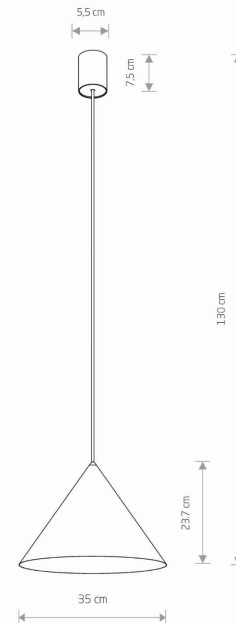

LUMINAIRE MODEL

ZENITH M
10878

CATALOGUE GROUP
COUNTRY OF ORIGIN

—
MADE IN POLAND

LIGHT SOURCE **GU10 or GU10 ES111**
 LIGHT SOURCES TYPE **Replaceable**
 MAXIMUM WATTAGE **20W only LED**
 LAMP INCLUDES SOURCE OF LIGHT **No**
 NUMBER OF LIGHT SOURCES **1**
 IP **IP20**
Interior use

PACKAGE DIMENSIONS (L/W/H) **37cm/37cm/29.5cm**
 NET/GROSS WEIGHT **1.17kg/1.9kg**
 ASSEMBLY METHOD **Bridge**
 LEADING/SUPPLEMENTARY COLOR **Gray**
 MATERIALS **Painted steel**
 STYLE **Modern**
 ELECTRICAL SECURITY CLASS **I**
 POWER SUPPLY **~220-230V/50/60Hz**

DIMENSIONS

5 9 0 3 1 3 9 1 0 8 7 8 2