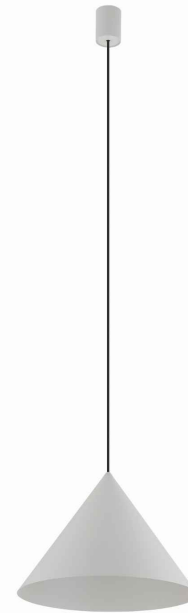

LUMINAIRE MODEL

ZENITH M
10878

CATALOGUE GROUP
COUNTRY OF ORIGIN

—
MADE IN POLAND

LIGHT SOURCE **GU10 or GU10 ES111**
 LIGHT SOURCES TYPE **Replaceable**
 MAXIMUM WATTAGE **20W only LED**
 LAMP INCLUDES SOURCE OF LIGHT **No**
 NUMBER OF LIGHT SOURCES **1**
 IP **IP20**
Interior use

PACKAGE DIMENSIONS (L/W/H) **37cm/37cm/29.5cm**
 NET/GROSS WEIGHT **1.17kg/1.9kg**
 ASSEMBLY METHOD **Bridge**
 LEADING/SUPPLEMENTARY COLOR **Gray**
 MATERIALS **Painted steel**
 STYLE **Modern**
 ELECTRICAL SECURITY CLASS **I**
 POWER SUPPLY **~220-230V/50/60Hz**

DIMENSIONS

5 9 0 3 1 3 9 1 0 8 7 8 2