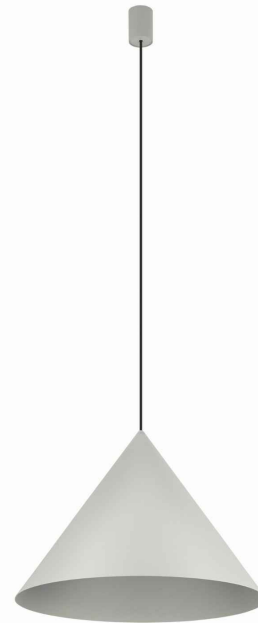

LUMINAIRE MODEL

ZENITH L
10872

CATALOGUE GROUP
COUNTRY OF ORIGIN

—
MADE IN POLAND

LIGHT SOURCE **GU10 or GU10 ES111**
 LIGHT SOURCES TYPE **Replaceable**
 MAXIMUM WATTAGE **20W only LED**
 LAMP INCLUDES SOURCE OF LIGHT **No**
 NUMBER OF LIGHT SOURCES **1**
 IP **IP20**
Interior use

PACKAGE DIMENSIONS (L/W/H) **53cm/53cm/43cm**
 NET/GROSS WEIGHT **1.95kg/3.57kg**
 ASSEMBLY METHOD **Bridge**
 LEADING/SUPPLEMENTARY COLOR **Gray**
 MATERIALS **Painted steel**
 STYLE **Modern**
 POWER SUPPLY **~220-230V/50/60Hz**

DIMENSIONS

5 903139108720