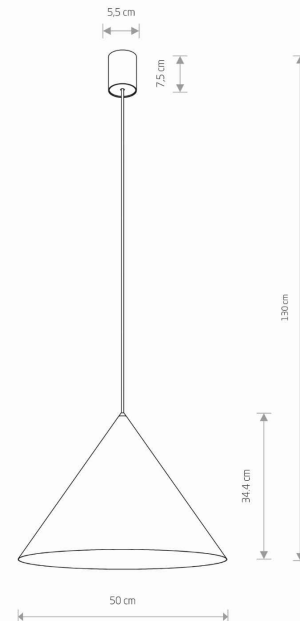

LUMINAIRE MODEL

ZENITH L
10872

CATALOGUE GROUP
COUNTRY OF ORIGIN

—
MADE IN POLAND

LIGHT SOURCE **GU10 or GU10 ES111**
 LIGHT SOURCES TYPE **Replaceable**
 MAXIMUM WATTAGE **20W only LED**
 LAMP INCLUDES SOURCE OF LIGHT **No**
 NUMBER OF LIGHT SOURCES **1**
 IP **IP20**
Interior use

PACKAGE DIMENSIONS (L/W/H) **53cm/53cm/43cm**
 NET/GROSS WEIGHT **1.95kg/3.57kg**
 ASSEMBLY METHOD **Bridge**
 LEADING/SUPPLEMENTARY COLOR **Gray**
 MATERIALS **Painted steel**
 STYLE **Modern**
 POWER SUPPLY **~220-230V/50/60Hz**

DIMENSIONS

5 903139108720