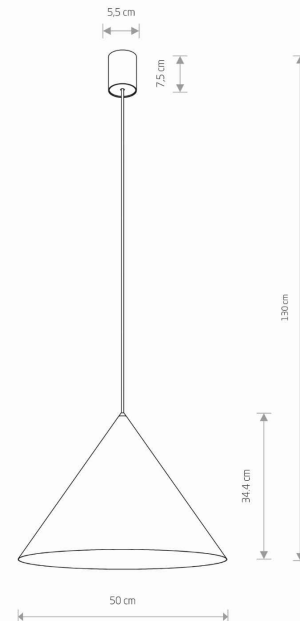

LUMINAIRE MODEL

ZENITH L
10873

CATALOGUE GROUP
COUNTRY OF ORIGIN

—
MADE IN POLAND

LIGHT SOURCE **GU10 or GU10 ES111**
 LIGHT SOURCES TYPE **Replaceable**
 MAXIMUM WATTAGE **20W only LED**
 LAMP INCLUDES SOURCE OF LIGHT **No**
 NUMBER OF LIGHT SOURCES **1**
 IP **IP20**
Interior use

PACKAGE DIMENSIONS (L/W/H) **53cm/53cm/43cm**
 NET/GROSS WEIGHT **1.95kg/3.57kg**
 ASSEMBLY METHOD **Bridge**
 LEADING/SUPPLEMENTARY COLOR **Gray**
 MATERIALS **Painted steel**
 STYLE **Modern**
 POWER SUPPLY **~220-230V/50/60Hz**

DIMENSIONS

5 903139108737