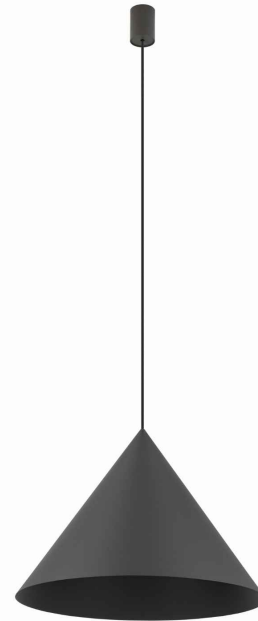

LUMINAIRE MODEL

ZENITH L
10873

CATALOGUE GROUP
COUNTRY OF ORIGIN

—
MADE IN POLAND

LIGHT SOURCE **GU10 or GU10 ES111**
 LIGHT SOURCES TYPE **Replaceable**
 MAXIMUM WATTAGE **20W only LED**
 LAMP INCLUDES SOURCE OF LIGHT **No**
 NUMBER OF LIGHT SOURCES **1**
 IP **IP20**
Interior use

PACKAGE DIMENSIONS (L/W/H) **53cm/53cm/43cm**
 NET/GROSS WEIGHT **1.95kg/3.57kg**
 ASSEMBLY METHOD **Bridge**
 LEADING/SUPPLEMENTARY COLOR **Gray**
 MATERIALS **Painted steel**
 STYLE **Modern**
 POWER SUPPLY **~220-230V/50/60Hz**

DIMENSIONS

5 903139108737