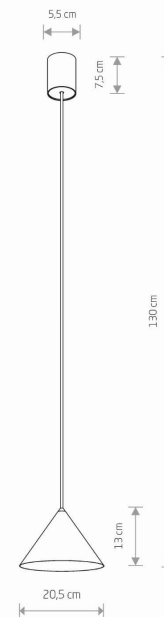

LUMINAIRE MODEL

ZENITH S
10880

CATALOGUE GROUP
COUNTRY OF ORIGIN

—
MADE IN POLAND

LIGHT SOURCE **GU10 or GU10 ES111**
 LIGHT SOURCES TYPE **Replaceable**
 MAXIMUM WATTAGE **20W only LED**
 LAMP INCLUDES SOURCE OF LIGHT **No**
 NUMBER OF LIGHT SOURCES **1**
 IP **IP20**
Interior use

PACKAGE DIMENSIONS (L/W/H) **22cm/22cm/18.5cm**
 NET/GROSS WEIGHT **0.6kg/0.99kg**
 ASSEMBLY METHOD **Bridge**
 LEADING/SUPPLEMENTARY COLOR **Gray**
 MATERIALS **Painted steel**
 STYLE **Modern**
 ELECTRICAL SECURITY CLASS **I**
 POWER SUPPLY **~220-230V/50/60Hz**

DIMENSIONS

5 903139108805