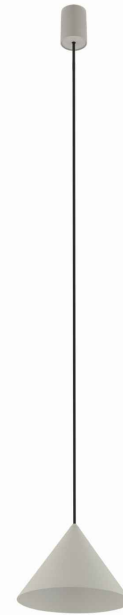

LUMINAIRE MODEL

ZENITH S
10880

CATALOGUE GROUP
COUNTRY OF ORIGIN

—
MADE IN POLAND

LIGHT SOURCE **GU10 or GU10 ES111**
 LIGHT SOURCES TYPE **Replaceable**
 MAXIMUM WATTAGE **20W only LED**
 LAMP INCLUDES SOURCE OF LIGHT **No**
 NUMBER OF LIGHT SOURCES **1**
 IP **IP20**
Interior use

PACKAGE DIMENSIONS (L/W/H) **22cm/22cm/18.5cm**
 NET/GROSS WEIGHT **0.6kg/0.99kg**
 ASSEMBLY METHOD **Bridge**
 LEADING/SUPPLEMENTARY COLOR **Gray**
 MATERIALS **Painted steel**
 STYLE **Modern**
 ELECTRICAL SECURITY CLASS **I**
 POWER SUPPLY **~220-230V/50/60Hz**

DIMENSIONS

5 903139108805