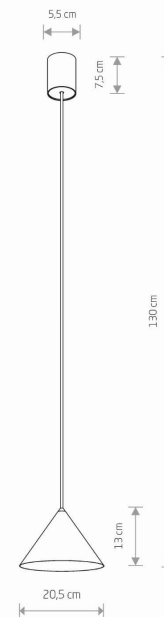

LUMINAIRE MODEL

ZENITH S
10881

CATALOGUE GROUP
COUNTRY OF ORIGIN

—
MADE IN POLAND

LIGHT SOURCE **GU10 or GU10 ES111**
 LIGHT SOURCES TYPE **Replaceable**
 MAXIMUM WATTAGE **20W only LED**
 LAMP INCLUDES SOURCE OF LIGHT **No**
 NUMBER OF LIGHT SOURCES **1**
 IP **IP20**
Interior use

PACKAGE DIMENSIONS (L/W/H) **22cm/22cm/18.5cm**
 NET/GROSS WEIGHT **0.6kg/0.99kg**
 ASSEMBLY METHOD **Bridge**
 LEADING/SUPPLEMENTARY COLOR **Gray**
 MATERIALS **Painted steel**
 STYLE **Modern**
 ELECTRICAL SECURITY CLASS **I**
 POWER SUPPLY **~220-230V/50/60Hz**

DIMENSIONS

5 9 0 3 1 3 9 1 0 8 8 1 2