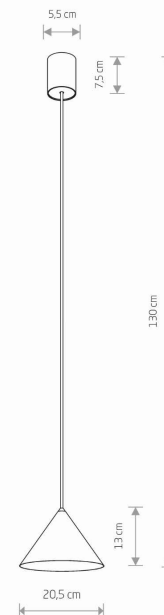

LUMINAIRE MODEL

ZENITH S
7996

CATALOGUE GROUP
COUNTRY OF ORIGIN

—
MADE IN POLAND

LIGHT SOURCE **GU10 or GU10 ES111**
LIGHT SOURCES TYPE **Replaceable**
MAXIMUM WATTAGE **20W only LED**
LAMP INCLUDES SOURCE OF LIGHT **No**
NUMBER OF LIGHT SOURCES **1**
IP **IP20**
Interior use

PACKAGE DIMENSIONS (L/W/H) **22cm/22cm/18,5cm**
NET/GROSS WEIGHT **0.6kg/0.99kg**
ASSEMBLY METHOD **Bridge**
LEADING/SUPPLEMENTARY COLOR **Black, Brass**
MATERIALS **Painted steel, Solid brass**
STYLE **Modern**
ELECTRICAL SECURITY CLASS **I**
POWER SUPPLY **~220-230V/50/60Hz**

DIMENSIONS

5 903139799690