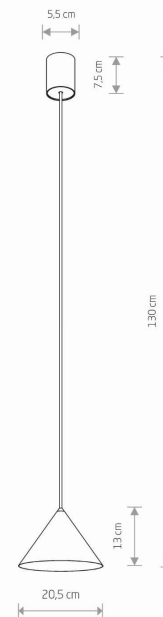

LUMINAIRE MODEL

ZENITH S
7998

CATALOGUE GROUP
COUNTRY OF ORIGIN

—
MADE IN POLAND

LIGHT SOURCE **GU10 or GU10 ES111**
 LIGHT SOURCES TYPE **Replaceable**
 MAXIMUM WATTAGE **20W only LED**
 LAMP INCLUDES SOURCE OF LIGHT **No**
 NUMBER OF LIGHT SOURCES **1**
 IP **IP20**
Interior use

PACKAGE DIMENSIONS (L/W/H) **23cm/23cm/21cm**
 NET/GROSS WEIGHT **0.6kg/0.99kg**
 ASSEMBLY METHOD **Bridge**
 LEADING/SUPPLEMENTARY COLOR **Green, Brass**
 MATERIALS **Painted steel, Solid brass**
 STYLE **Modern**
 ELECTRICAL SECURITY CLASS **I**
 POWER SUPPLY **~220-230V/50/60Hz**

DIMENSIONS

5 903139799898