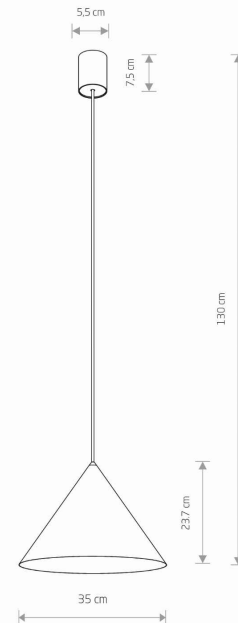

LUMINAIRE MODEL

ZENITH M
8001

CATALOGUE GROUP
COUNTRY OF ORIGIN

—
MADE IN POLAND

LIGHT SOURCE **GU10 or GU10 ES111**
 LIGHT SOURCES TYPE **Replaceable**
 MAXIMUM WATTAGE **20W only LED**
 LAMP INCLUDES SOURCE OF LIGHT **No**
 NUMBER OF LIGHT SOURCES **1**
 IP **IP20**
Interior use

PACKAGE DIMENSIONS (L/W/H) **37cm/37cm/29.5cm**
 NET/GROSS WEIGHT **1.17kg/1.9kg**
 ASSEMBLY METHOD **Bridge**
 LEADING/SUPPLEMENTARY COLOR **Black, Brass**
 MATERIALS **Painted steel, Solid brass**
 STYLE **Modern**
 ELECTRICAL SECURITY CLASS **I**
 POWER SUPPLY **~220-230V/50/60Hz**

DIMENSIONS

5 903139800198