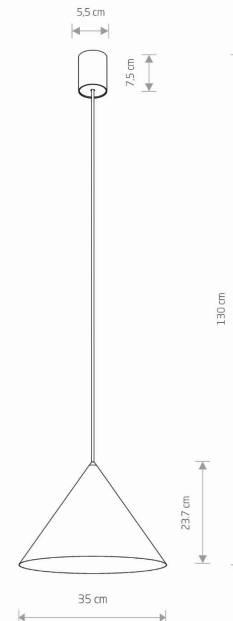

LUMINAIRE MODEL

ZENITH M
8002

CATALOGUE GROUP
COUNTRY OF ORIGIN

—
MADE IN POLAND

LIGHT SOURCE **GU10 or GU10 ES111**
 LIGHT SOURCES TYPE **Replaceable**
 MAXIMUM WATTAGE **20W only LED**
 LAMP INCLUDES SOURCE OF LIGHT **No**
 NUMBER OF LIGHT SOURCES **1**
 IP **IP20**
Interior use

PACKAGE DIMENSIONS (L/W/H) **37cm/37cm/31cm**
 NET/GROSS WEIGHT **1.17kg/1.9kg**
 ASSEMBLY METHOD **Bridge**
 LEADING/SUPPLEMENTARY COLOR **White, Brass**
 MATERIALS **Painted steel, Solid brass**
 STYLE **Modern**
 ELECTRICAL SECURITY CLASS **I**
 POWER SUPPLY **~220-230V/50/60Hz**

DIMENSIONS

5 903139800297