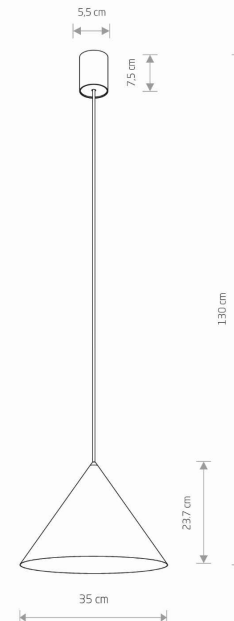

LUMINAIRE MODEL

**ZENITH M**  
**8003**

CATALOGUE GROUP  
COUNTRY OF ORIGIN

—  
**MADE IN POLAND**

LIGHT SOURCE **GU10 or GU10 ES111**  
 LIGHT SOURCES TYPE **Replaceable**  
 MAXIMUM WATTAGE **20W only LED**  
 LAMP INCLUDES SOURCE OF LIGHT **No**  
 NUMBER OF LIGHT SOURCES **1**  
 IP **IP20**  
**Interior use**

PACKAGE DIMENSIONS (L/W/H) **37cm/37cm/31cm**  
 NET/GROSS WEIGHT **1.17kg/1.9kg**  
 ASSEMBLY METHOD **Bridge**  
 LEADING/SUPPLEMENTARY COLOR **Green, Brass**  
 MATERIALS **Painted steel, Solid brass**  
 STYLE **Scandinavian**  
 ELECTRICAL SECURITY CLASS **I**  
 POWER SUPPLY **~220-230V/50/60Hz**

**DIMENSIONS**

5 9 0 3 1 3 9 8 0 0 3 9 6