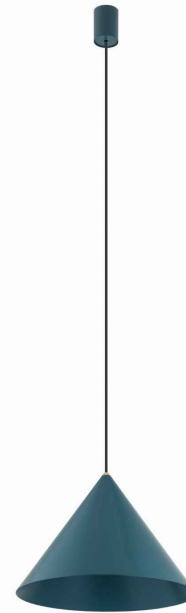

LUMINAIRE MODEL

**ZENITH M**  
**8003**

CATALOGUE GROUP  
COUNTRY OF ORIGIN

—  
**MADE IN POLAND**

LIGHT SOURCE **GU10 or GU10 ES111**  
 LIGHT SOURCES TYPE **Replaceable**  
 MAXIMUM WATTAGE **20W only LED**  
 LAMP INCLUDES SOURCE OF LIGHT **No**  
 NUMBER OF LIGHT SOURCES **1**  
 IP **IP20**  
**Interior use**

PACKAGE DIMENSIONS (L/W/H) **37cm/37cm/31cm**  
 NET/GROSS WEIGHT **1.17kg/1.9kg**  
 ASSEMBLY METHOD **Bridge**  
 LEADING/SUPPLEMENTARY COLOR **Green, Brass**  
 MATERIALS **Painted steel, Solid brass**  
 STYLE **Scandinavian**  
 ELECTRICAL SECURITY CLASS **I**  
 POWER SUPPLY **~220-230V/50/60Hz**

**DIMENSIONS**

5 9 0 3 1 3 9 8 0 0 3 9 6