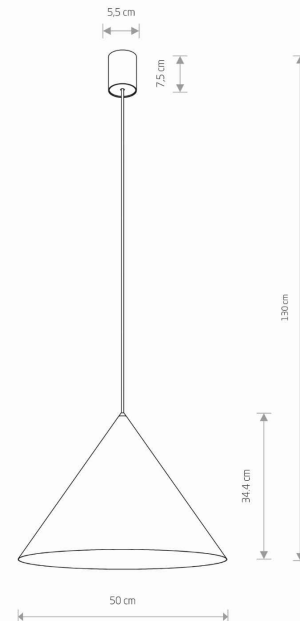

LUMINAIRE MODEL

ZENITH L
8005

CATALOGUE GROUP
COUNTRY OF ORIGIN

—
MADE IN POLAND

LIGHT SOURCE **GU10 or GU10 ES111**
 LIGHT SOURCES TYPE **Replaceable**
 MAXIMUM WATTAGE **20W only LED**
 LAMP INCLUDES SOURCE OF LIGHT **No**
 NUMBER OF LIGHT SOURCES **1**
 IP **IP20**
Interior use

PACKAGE DIMENSIONS (L/W/H) **53cm/53cm/43cm**
 NET/GROSS WEIGHT **1.95kg/3.57kg**
 ASSEMBLY METHOD **Bridge**
 LEADING/SUPPLEMENTARY COLOR **Black, Brass**
 MATERIALS **Painted steel, Solid brass**
 STYLE **Modern**
 POWER SUPPLY **~220-230V/50/60Hz**

DIMENSIONS

5 903139800594