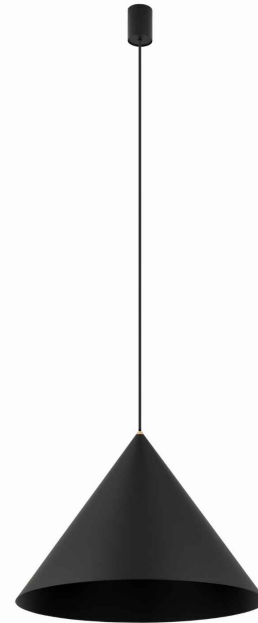

LUMINAIRE MODEL

ZENITH L
8005

CATALOGUE GROUP
COUNTRY OF ORIGIN

—
MADE IN POLAND

LIGHT SOURCE **GU10 or GU10 ES111**
 LIGHT SOURCES TYPE **Replaceable**
 MAXIMUM WATTAGE **20W only LED**
 LAMP INCLUDES SOURCE OF LIGHT **No**
 NUMBER OF LIGHT SOURCES **1**
 IP **IP20**
Interior use

PACKAGE DIMENSIONS (L/W/H) **53cm/53cm/43cm**
 NET/GROSS WEIGHT **1.95kg/3.57kg**
 ASSEMBLY METHOD **Bridge**
 LEADING/SUPPLEMENTARY COLOR **Black, Brass**
 MATERIALS **Painted steel, Solid brass**
 STYLE **Modern**
 POWER SUPPLY **~220-230V/50/60Hz**

DIMENSIONS

5 903139800594