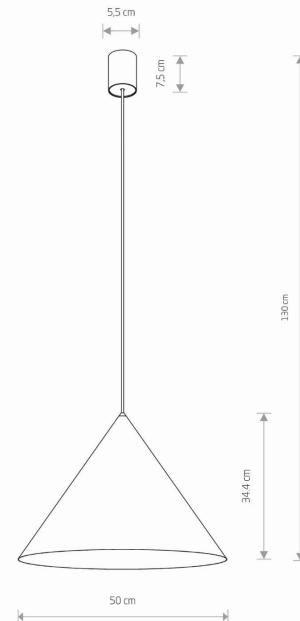

LUMINAIRE MODEL

ZENITH L
8006

CATALOGUE GROUP
COUNTRY OF ORIGIN

—
MADE IN POLAND

LIGHT SOURCE **GU10 or GU10 ES111**
 LIGHT SOURCES TYPE **Replaceable**
 MAXIMUM WATTAGE **20W only LED**
 LAMP INCLUDES SOURCE OF LIGHT **No**
 NUMBER OF LIGHT SOURCES **1**
 IP **IP20**
Interior use

PACKAGE DIMENSIONS (L/W/H) **52.5cm/52.5cm/44cm**
 NET/GROSS WEIGHT **1.95kg/3.57kg**
 ASSEMBLY METHOD **Bridge**
 LEADING/SUPPLEMENTARY COLOR **White, Brass**
 MATERIALS **Painted steel, Solid brass**
 STYLE **Modern**
 POWER SUPPLY **~220-230V/50/60Hz**

DIMENSIONS

5 903139800693