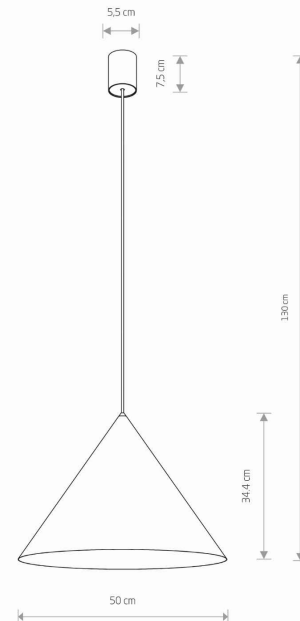

LUMINAIRE MODEL

ZENITH L
8007

CATALOGUE GROUP
COUNTRY OF ORIGIN

—
MADE IN POLAND

LIGHT SOURCE **GU10 or GU10 ES111**
 LIGHT SOURCES TYPE **Replaceable**
 MAXIMUM WATTAGE **20W only LED**
 LAMP INCLUDES SOURCE OF LIGHT **No**
 NUMBER OF LIGHT SOURCES **1**
 IP **IP20**
Interior use

PACKAGE DIMENSIONS (L/W/H) **52.5cm/52.5cm/44cm**
 NET/GROSS WEIGHT **1.95kg/3.57kg**
 ASSEMBLY METHOD **Bridge**
 LEADING/SUPPLEMENTARY COLOR **Green, Brass**
 MATERIALS **Painted steel, Solid brass**
 STYLE **Modern**
 POWER SUPPLY **~220-30V/50/60Hz**

DIMENSIONS

5 903139800792