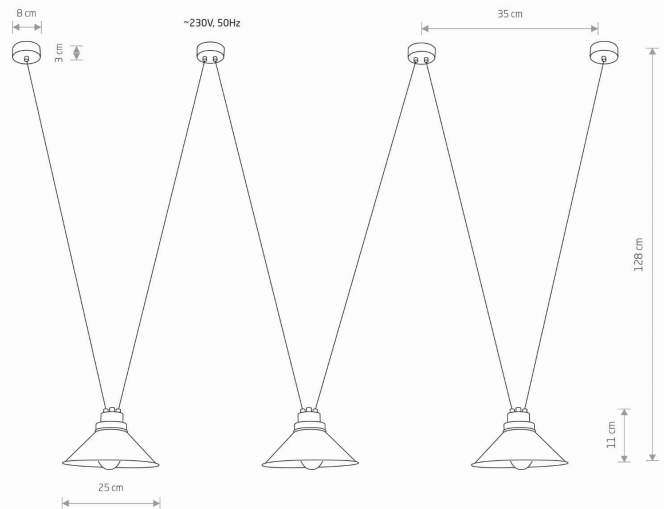

LUMINAIRE MODEL

PERM
9146

CATALOGUE GROUP
COUNTRY OF ORIGIN

—
MADE IN POLAND

LIGHT SOURCE **E27**
 LIGHT SOURCES TYPE **Replaceable**
 MAXIMUM WATTAGE **25W only LED**
 LAMP INCLUDES SOURCE OF LIGHT **No**
 NUMBER OF LIGHT SOURCES **3**
 IP **IP20**
Interior use

PACKAGE DIMENSIONS (L/W/H) **25cm/25cm/30cm**
 NET/GROSS WEIGHT **1.69kg/1.97kg**
 ASSEMBLY METHOD **Bridge**
 LEADING/SUPPLEMENTARY COLOR **Black, Copper**
 MATERIALS **Painted steel**
 STYLE **Industrial**
 ELECTRICAL SECURITY CLASS **I**
 POWER SUPPLY **~220-230V/50/60Hz**

DIMENSIONS

5 903139914697