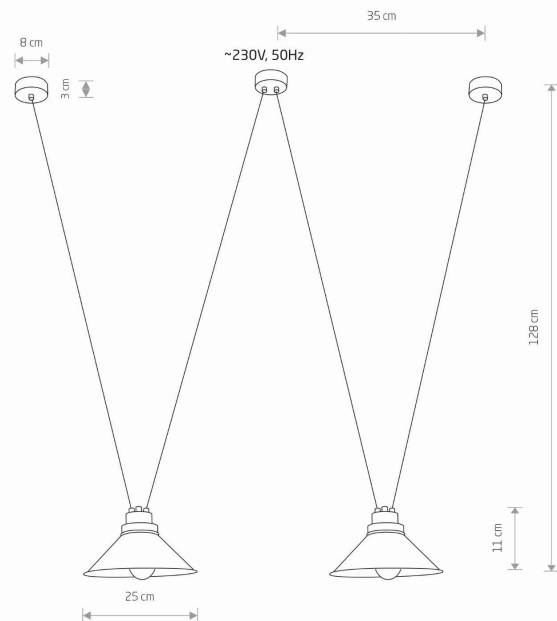

LUMINAIRE MODEL

**PERM**  
**9147**

CATALOGUE GROUP  
COUNTRY OF ORIGIN

—  
**MADE IN POLAND**

LIGHT SOURCE **E27**  
 LIGHT SOURCES TYPE **Replaceable**  
 MAXIMUM WATTAGE **25W only LED**  
 LAMP INCLUDES SOURCE OF LIGHT **No**  
 NUMBER OF LIGHT SOURCES **2**  
 IP **IP20**  
**Interior use**

PACKAGE DIMENSIONS (L/W/H) **25cm/25cm/26cm**  
 NET/GROSS WEIGHT **1.16kg/1.425kg**  
 ASSEMBLY METHOD **Bridge**  
 LEADING/SUPPLEMENTARY COLOR **Black, Copper**  
 MATERIALS **Painted steel**  
 STYLE **Industrial**  
 ELECTRICAL SECURITY CLASS **I**  
 POWER SUPPLY **~220-230V/50/60Hz**

**DIMENSIONS**

5 903139914796