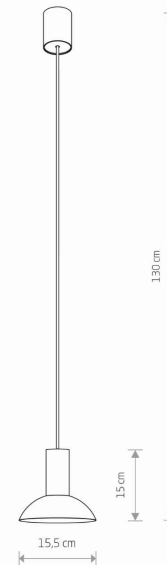

## CATALOGUE CARD

LUMINAIRE MODEL

**HERMANOS C**  
**8037**

CATALOGUE GROUP  
COUNTRY OF ORIGIN

—  
**MADE IN POLAND**

LIGHT SOURCE **GU10**  
LIGHT SOURCES TYPE **Replaceable**  
MAXIMUM WATTAGE **10W only LED**  
LAMP INCLUDES SOURCE OF LIGHT **No**  
NUMBER OF LIGHT SOURCES **1**  
IP **IP20**  
**Interior use**

PACKAGE DIMENSIONS (L/W/H) **18.5cm/18.5cm/19.5cm**

NET/GROSS WEIGHT **0.59kg/0.86kg**

ASSEMBLY METHOD **Bridge**

LEADING/SUPPLEMENTARY COLOR **White, Brass**

MATERIALS **Painted steel, Solid brass**

STYLE **Modern**

ELECTRICAL SECURITY CLASS **I**

POWER SUPPLY **220-230V/50/60Hz**

DIMENSIONS

5 903139803793