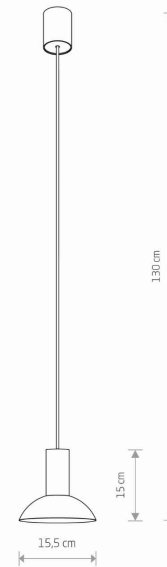

LUMINAIRE MODEL

**HERMANOS C**  
**8192**

CATALOGUE GROUP  
COUNTRY OF ORIGIN

—  
**MADE IN POLAND**

LIGHT SOURCE **GU10**  
 LIGHT SOURCES TYPE **Replaceable**  
 MAXIMUM WATTAGE **10W only LED**  
 LAMP INCLUDES SOURCE OF LIGHT **No**  
 NUMBER OF LIGHT SOURCES **1**  
 IP **IP20**

PACKAGE DIMENSIONS **18.5cm/18.5cm/19.5cm**  
(L/W/H)

NET/GROSS WEIGHT **0.59kg/0.86kg**

ASSEMBLY METHOD **Bridge**

LEADING/SUPPLEMENTARY COLOR **Black**

MATERIALS **Painted steel**

STYLE **Modern**

ELECTRICAL SECURITY CLASS **I**

POWER SUPPLY **220-230V/50/60Hz**

DIMENSIONS

5 903139819299