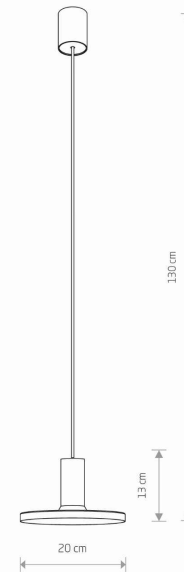

LUMINAIRE MODEL

**HERMANOS B
8038**

CATALOGUE GROUP
COUNTRY OF ORIGIN

—
MADE IN POLAND

LIGHT SOURCE **GU10**
LIGHT SOURCES TYPE **Replaceable**
MAXIMUM WATTAGE **10W only LED**
LAMP INCLUDES SOURCE OF LIGHT **No**
NUMBER OF LIGHT SOURCES **1**
IP **IP20**
Interior use

PACKAGE DIMENSIONS (L/W/H) **23cm/23cm/17cm**

NET/GROSS WEIGHT **0.73kg/1.04kg**

ASSEMBLY METHOD **Bridge**

LEADING/SUPPLEMENTARY COLOR **Black, Brass**

MATERIALS **Painted steel, Solid brass**

STYLE **Modern**

ELECTRICAL SECURITY CLASS **I**

POWER SUPPLY **220-230V/50/60Hz**

DIMENSIONS

5 903139803892