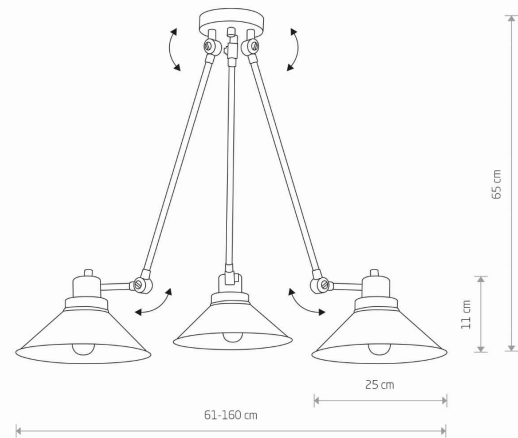

LUMINAIRE MODEL

TECHNO
9142

CATALOGUE GROUP
COUNTRY OF ORIGIN

—
MADE IN POLAND

LIGHT SOURCE **E27**
 LIGHT SOURCES TYPE **Replaceable**
 MAXIMUM WATTAGE **25W only LED**
 LAMP INCLUDES SOURCE OF LIGHT **No**
 NUMBER OF LIGHT SOURCES **3**
 IP **IP20**
Interior use

PACKAGE DIMENSIONS (L/W/H) **72cm/26cm/17cm**

NET/GROSS WEIGHT **2,65kg/3,4kg**

ASSEMBLY METHOD **Bridge**

LEADING/SUPPLEMENTARY COLOR **Black,White**

MATERIALS **Painted steel**

STYLE **Industrial**

ELECTRICAL SECURITY CLASS **I**

POWER SUPPLY **~220-230V/50/60Hz**

DIMENSIONS

5 903139914291