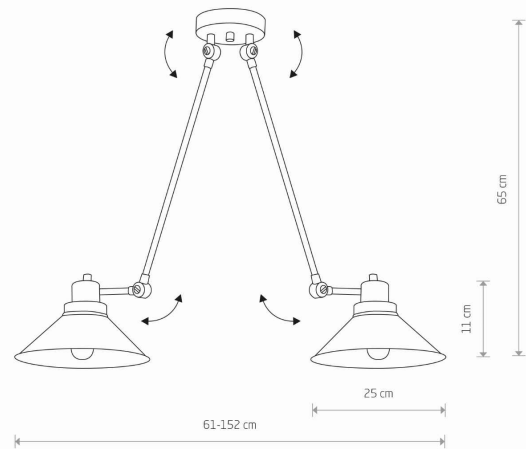

LUMINAIRE MODEL

TECHNO
9143

CATALOGUE GROUP
COUNTRY OF ORIGIN

—
MADE IN POLAND

LIGHT SOURCE **E27**
 LIGHT SOURCES TYPE **Replaceable**
 MAXIMUM WATTAGE **25W only LED**
 LAMP INCLUDES SOURCE OF LIGHT **No**
 NUMBER OF LIGHT SOURCES **2**
 IP **IP20**
Interior use

PACKAGE DIMENSIONS (L/W/H) **68cm/33cm/13cm**

NET/GROSS WEIGHT **1,96kg/2,84kg**

ASSEMBLY METHOD **Bridge**

LEADING/SUPPLEMENTARY COLOR **Black,White**

MATERIALS **Painted steel**

STYLE **Industrial**

ELECTRICAL SECURITY CLASS **I**

POWER SUPPLY **~220-230V/50/60Hz**

DIMENSIONS

5 903139914390