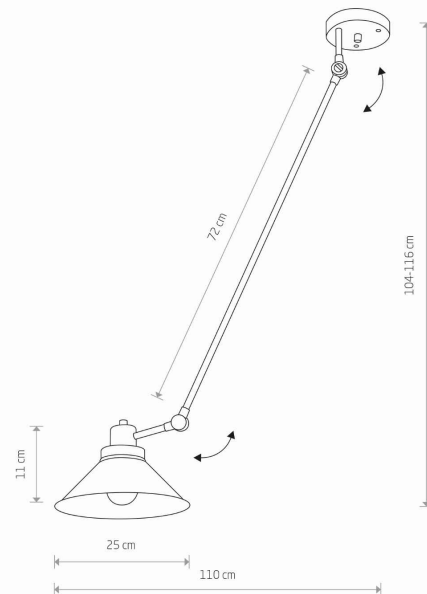

LUMINAIRE MODEL

**TECHNO**  
**9144**

CATALOGUE GROUP  
COUNTRY OF ORIGIN

—  
**MADE IN POLAND**

LIGHT SOURCE **E27**  
 LIGHT SOURCES TYPE **Replaceable**  
 MAXIMUM WATTAGE **25W only LED**  
 LAMP INCLUDES SOURCE OF LIGHT **No**  
 NUMBER OF LIGHT SOURCES **1**  
 IP **IP20**  
**Interior use**

PACKAGE DIMENSIONS (L/W/H) **80cm/26cm/14cm**

NET/GROSS WEIGHT **1,37kg/2,1kg**

ASSEMBLY METHOD **Bridge**

LEADING/SUPPLEMENTARY COLOR **Black,White**

MATERIALS **Painted steel**

STYLE **Industrial**

ELECTRICAL SECURITY CLASS **I**

POWER SUPPLY **~220-230V/50/60Hz**

**DIMENSIONS**

5 903139914499