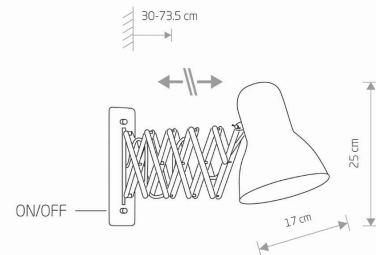

LUMINAIRE MODEL

HARMONY
9890

CATALOGUE GROUP
COUNTRY OF ORIGIN

—
MADE IN POLAND

LIGHT SOURCE **E27**
 LIGHT SOURCES TYPE **Replaceable**
 MAXIMUM WATTAGE **25W only LED**
 LAMP INCLUDES SOURCE OF LIGHT **No**
 IP **IP20**
Interior use

PACKAGE DIMENSIONS (L/W/H) **34cm/24,5cm/20cm**

NET/GROSS WEIGHT **1,17kg/1,46kg**

ASSEMBLY METHOD **Direct assembly**

LEADING/SUPPLEMENTARY COLOR **Black**

SWITCH **Yes**

MATERIALS **Painted steel**

STYLE **Modern**

ELECTRICAL SECURITY CLASS **I**

POWER SUPPLY **~220-230V/50/60Hz**

DIMENSIONS

5 903139989091