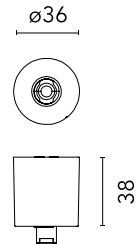

Physical

Colour Matte White

Download

[Mounting instructions](#)