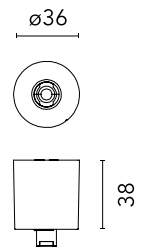

Physical

Colour Brushed Steel

Download

[Mounting instructions](#)

[↓ PDF](#)