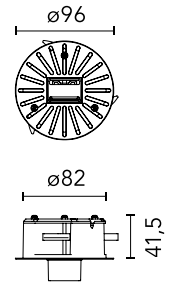

FLOS

08.0206.00

No Trim installation frame for wall mounting

Are you a professional and your project needs consulting and support?

[BOOK AN APPOINTMENT](#)

Main specifications

Mounting	Wall recessed
Environments	Indoor dry location

Physical

Recessed depth (mm) 45

Download

[Mounting instructions](#)

[↓ PDF](#)