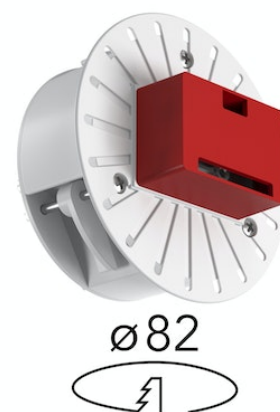

FLOS

08.0226.00A

No Trim installation frame for wall mounting.

Are you a professional and your project needs consulting and support?

[BOOK AN APPOINTMENT](#)

Main specifications

Mounting	Wall recessed
Environments	Indoor dry location

Physical

Recessed depth (mm) 45

Download

[Mounting instructions](#)