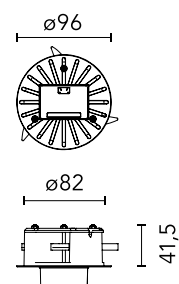

FLOS

08.0226.00A

No Trim installation frame for wall mounting.

Are you a professional and your project needs consulting and support?

[BOOK AN APPOINTMENT](#)

Main specifications

Mounting	Wall recessed
Environments	Indoor dry location

Physical

Recessed depth (mm) 45

Download

[Mounting instructions](#)