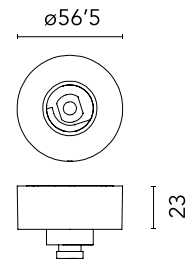

FLOS

08.0212.ERA Brushed Steel

Coated aluminum mount for surface installation (ceiling)

Coated aluminum mount for surface installation (ceiling)

Are you a professional and your project needs consulting and support?

[BOOK AN APPOINTMENT](#)

Main specifications

Mounting	Ceiling surface
Environments	Indoor dry location

Physical

Colour	Brushed Steel
Net weight (kg)	0.18
Package height (mm)	125
Package width (mm)	140
Package length (mm)	140
IP internal	20