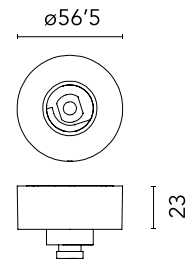

### Physical

|                     |                |
|---------------------|----------------|
| Colour              | Brushed Bronze |
| Net weight (kg)     | 0.18           |
| Package height (mm) | 125            |
| Package width (mm)  | 140            |
| Package length (mm) | 140            |
| IP internal         | 20             |