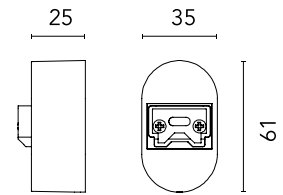

FLOS

08.0209.ES Brushed Bronze

Coated aluminum mount for surface installation (wall)

Are you a professional and your project needs consulting and support?

[BOOK AN APPOINTMENT](#)

Main specifications

Mounting	Wall
Environments	Indoor dry location