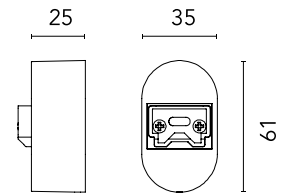

FLOS

08.0228.DY Matte White

Coated aluminum mount for surface installation (wall)

Are you a professional and your project needs consulting and support?

[BOOK AN APPOINTMENT](#)

Main specifications

Mounting	Wall
Environments	Indoor dry location

Physical

Colour Matte White

Download

[Mounting instructions](#)