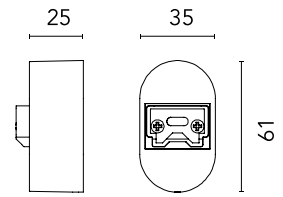

Are you a professional and your project needs consulting and support?

[BOOK AN APPOINTMENT](#)