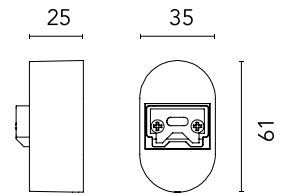

FLOS

08.0228.ER Brushed Steel

Coated aluminum mount for surface installation (wall)

Are you a professional and your project needs consulting and support?

[BOOK AN APPOINTMENT](#)

Main specifications

Mounting	Wall
Environments	Indoor dry location