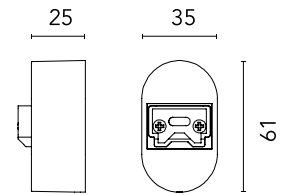

FLOS

08.0228.ES Brushed Bronze

Coated aluminum mount for surface installation (wall)

Are you a professional and your project needs consulting and support?

[BOOK AN APPOINTMENT](#)

Main specifications

Mounting	Wall
Environments	Indoor dry location