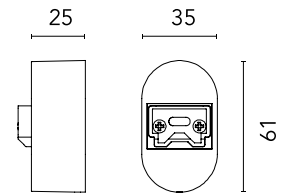

Are you a professional and your project needs consulting and support?

[BOOK AN APPOINTMENT](#)