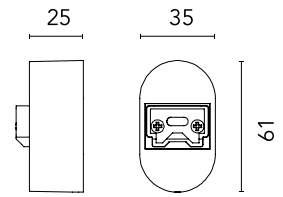

FLOS

08.0209.EQ Brushed Copper

Coated aluminum mount for surface installation (wall)

Are you a professional and your project needs consulting and support?

[BOOK AN APPOINTMENT](#)

Main specifications

Mounting	Wall
Environments	Indoor dry location