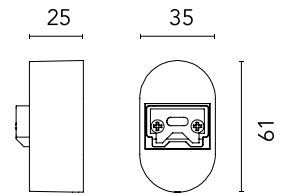

Are you a professional and your project needs consulting and support?

[BOOK AN APPOINTMENT](#)