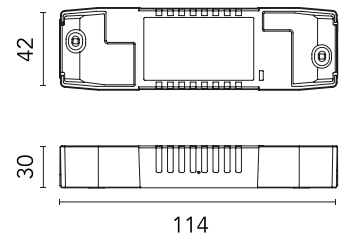

Are you a professional and your project needs consulting and support?

[BOOK AN APPOINTMENT](#)