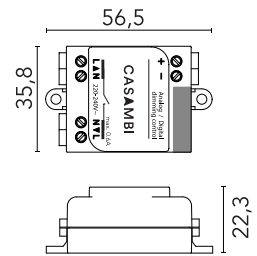

# FLOS

60.9392

**Casambi controller. Requires 1-10V or Dali driver. It must be ordered separately**

Dimming range 20-100%

Are you a professional and your project needs consulting and support?

[BOOK AN APPOINTMENT](#)

## Physical

Trim No

Net weight (kg) 0.1