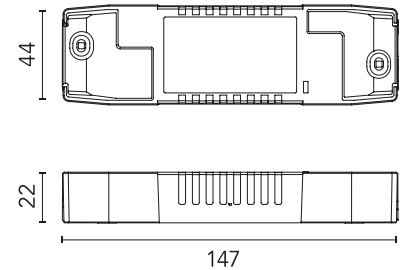

Are you a professional and your project needs consulting and support?

[BOOK AN APPOINTMENT](#)