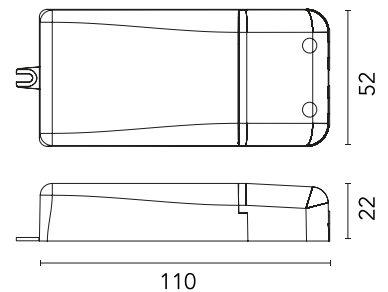

Are you a professional and your project needs consulting and support?

[BOOK AN APPOINTMENT](#)

Main specifications

Ilcos No

Physical

Trim No

Electrical

Dimming type Dimmable Push,
 Dimmable 1-10V